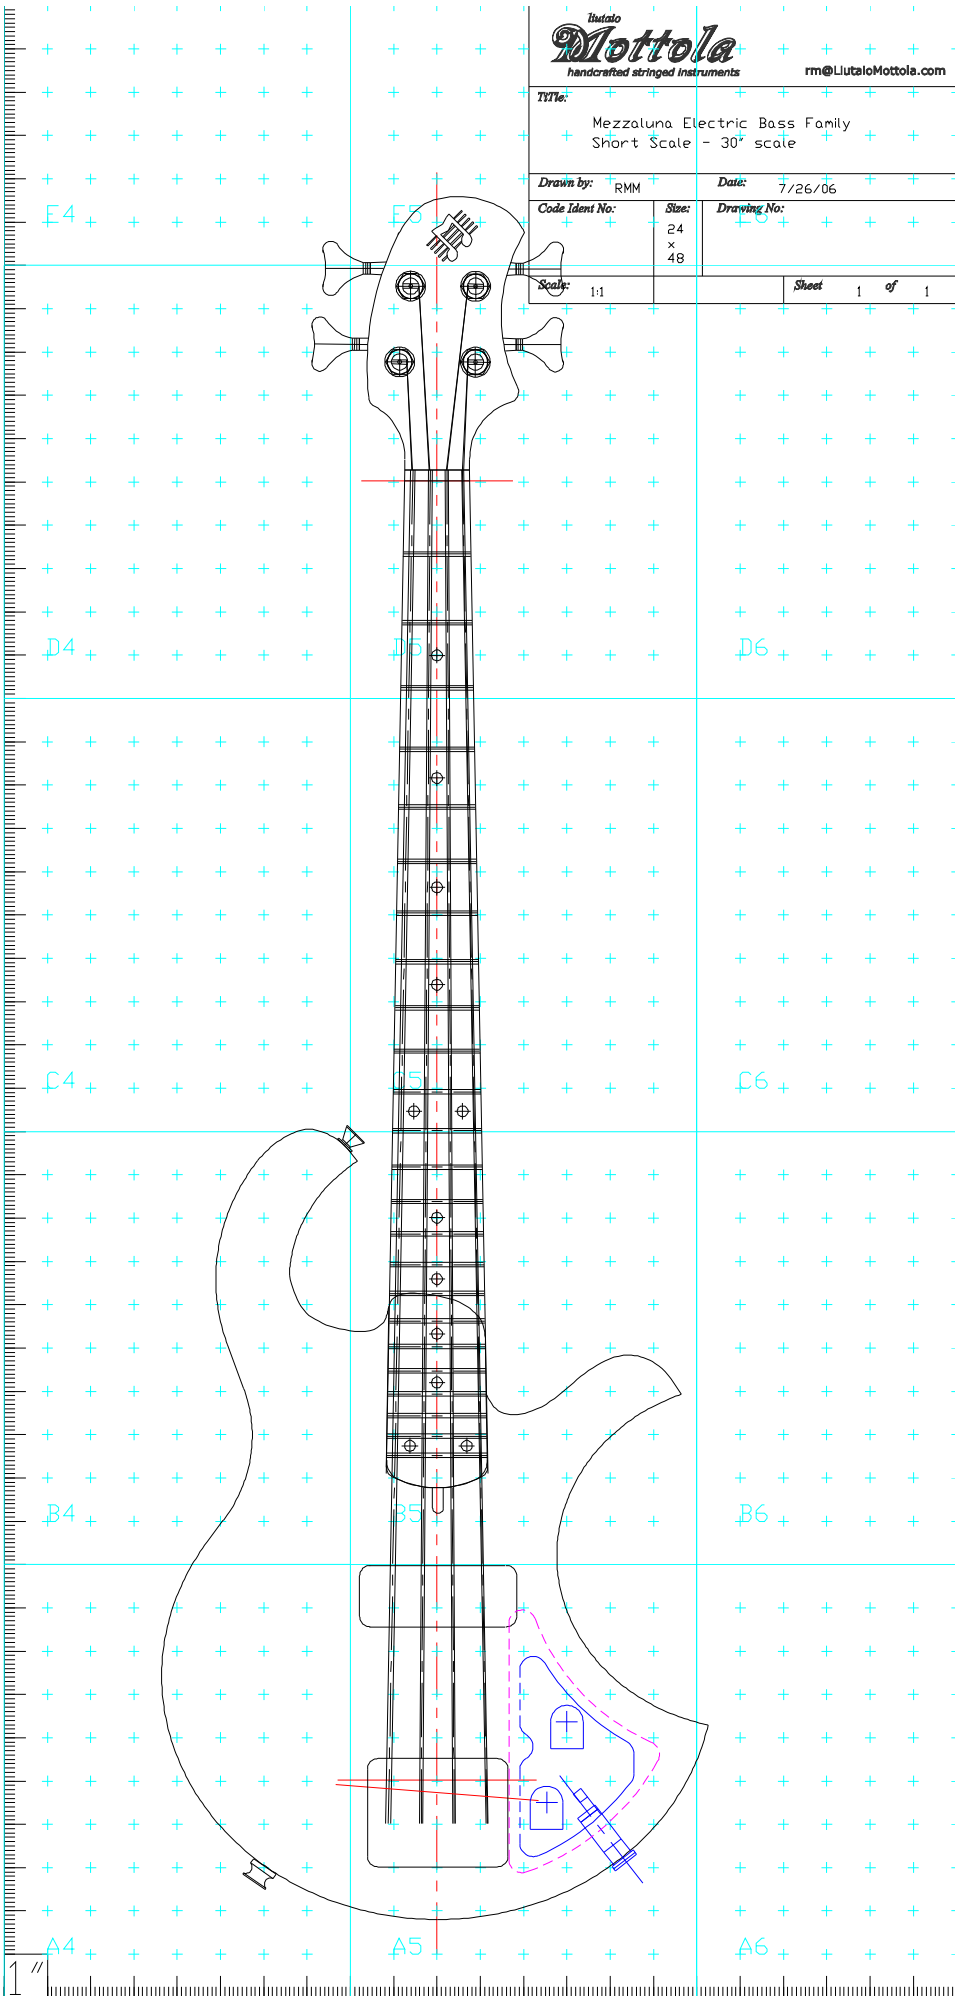

TYPE:
 Mezzaluna Electric Bass Family
 Short Scale - 30" scale

Drawn by: RMM **Date:** 7/26/06

Code Ident No:	Size: 24 x 48	Drawing No:
-----------------------	-------------------------------	--------------------

Scale: 1:1 **Sheet** 1 *of* 1

B4

A grid of 8 columns and 9 rows of light blue plus signs (+) for handwriting practice. The first plus sign in the bottom row is replaced by the text "D 4".

Scale:

1:1

liutaio

Motto

handcrafted stringed instrument

Title:

Mezzaluna E
Short Scale

Drawn by:

RMM

Code Ident No:

Size:

24
x
48

E5

La

struments

rm@LiutaioMottola.com

Electric Bass Family
- 30" scale

Date: 7/26/06

Drawing No: