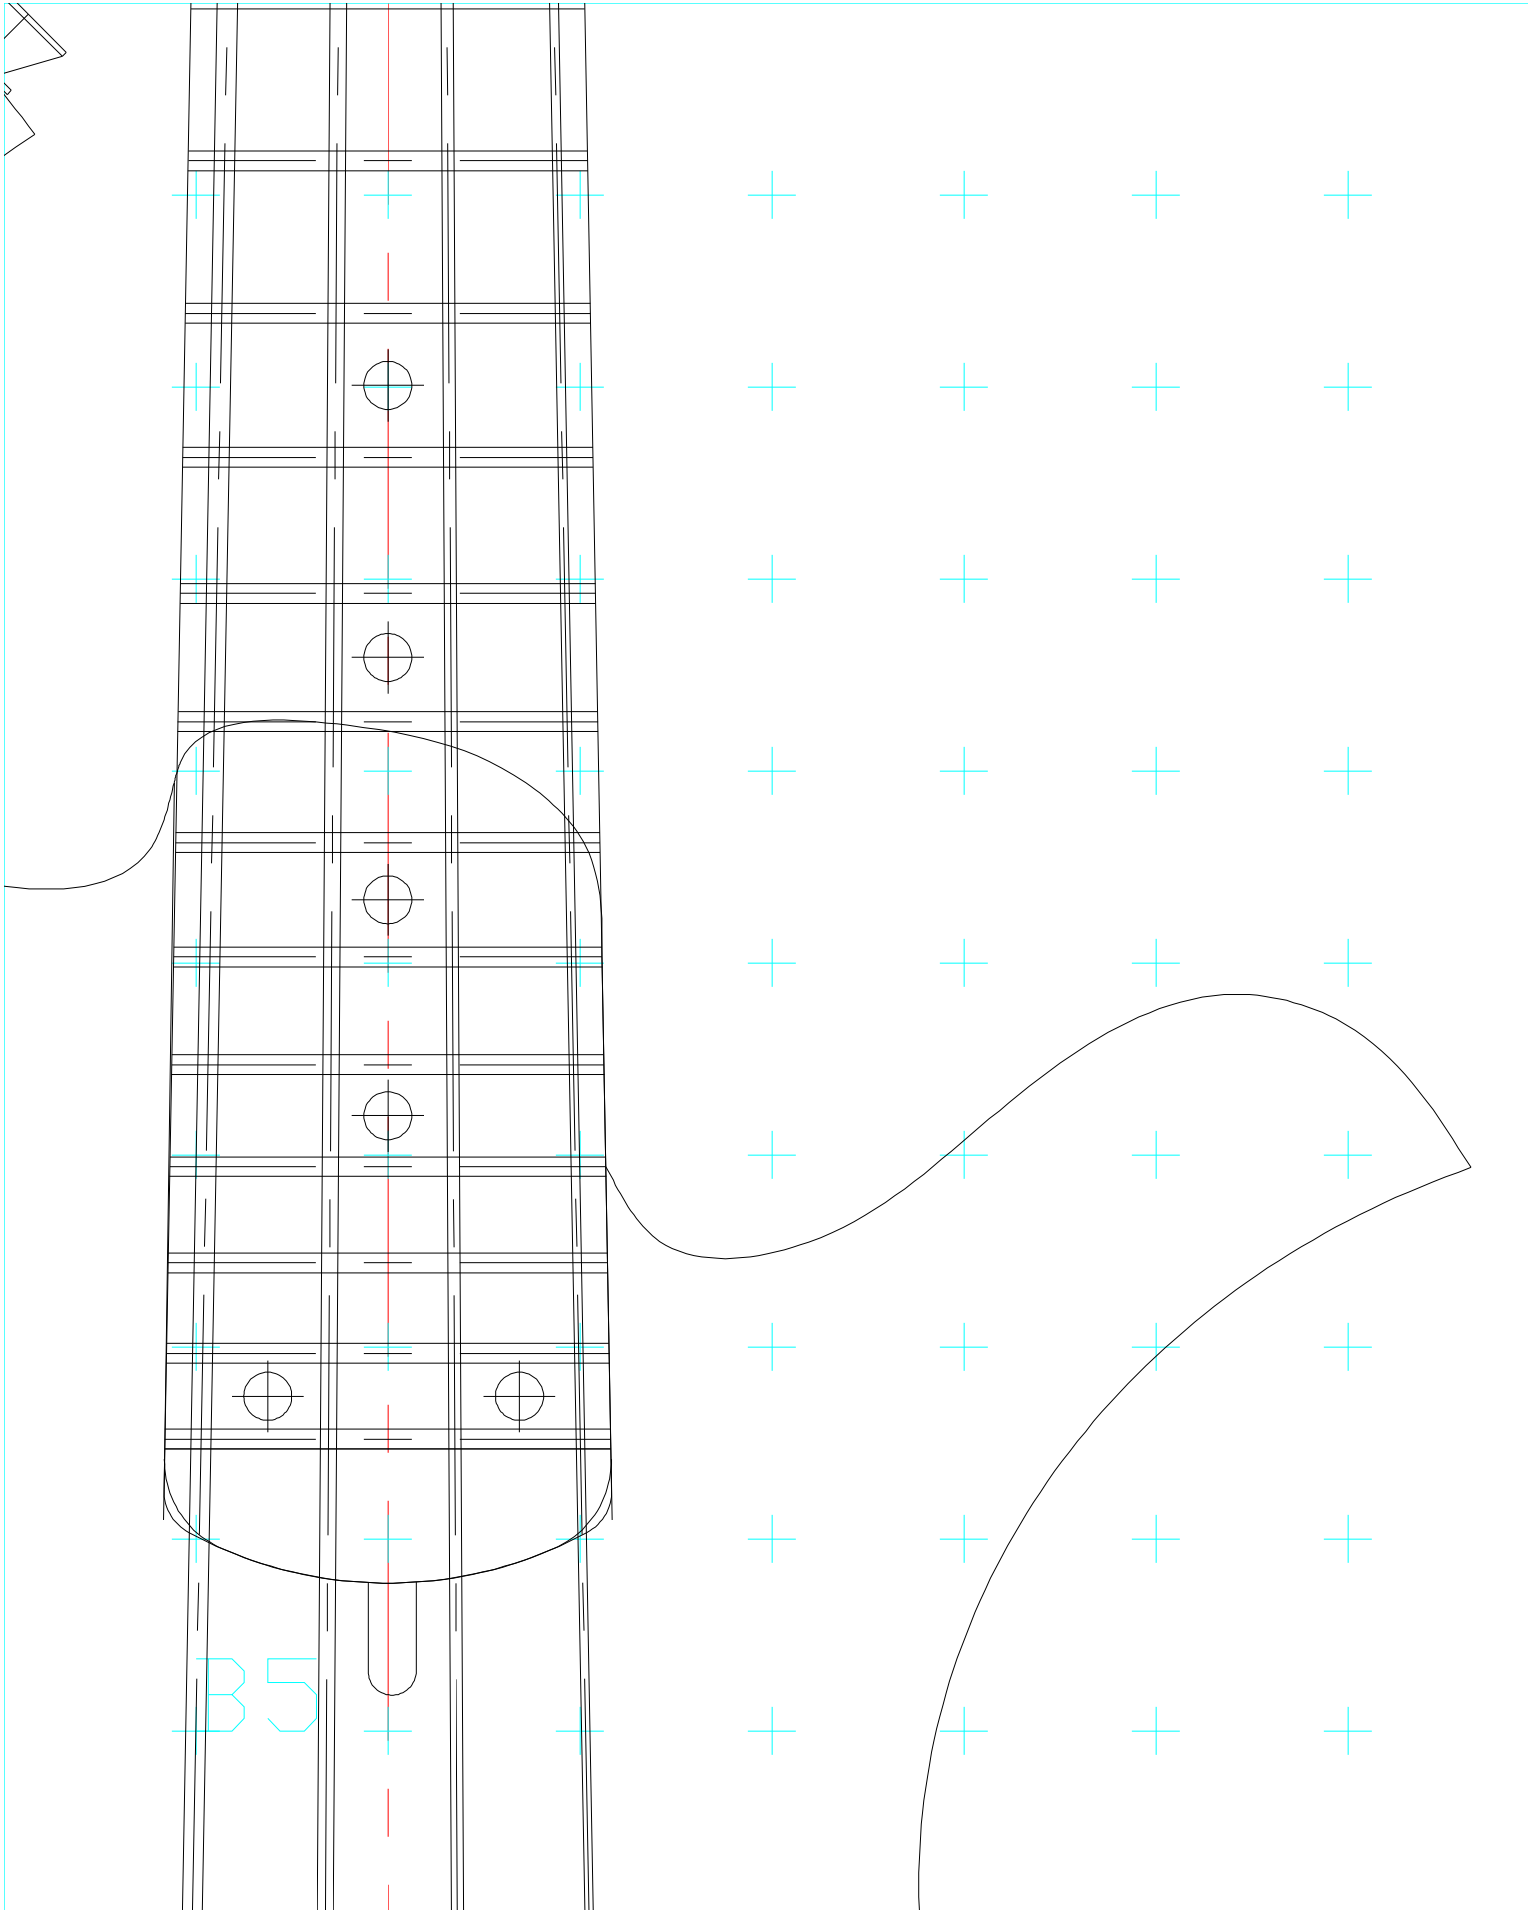

TYPE:
 Mezzaluna Electric Bass Family
 Short Scale - 30" scale

Drawn by: RMM **Date:** 7/26/06

Code Ident No:	Size: 24 x 48	Drawing No:
-----------------------	-------------------------------	--------------------

Scale: 1:1 **Sheet** 1 *of* 1

B4

A grid of 8 columns and 9 rows of light blue plus signs (+) for handwriting practice. The first plus sign in the bottom row is replaced by the text "D 4".

Scale:

1:1

liutaio

Motto

handcrafted stringed instrument

Title:

Mezzaluna E
Short Scale

Drawn by:

RMM

Code Ident No:

Size:

24
x
48

E5

La

struments

rm@LiutaioMottola.com

Electric Bass Family
- 30" scale

Date: 7/26/06

Drawing No: