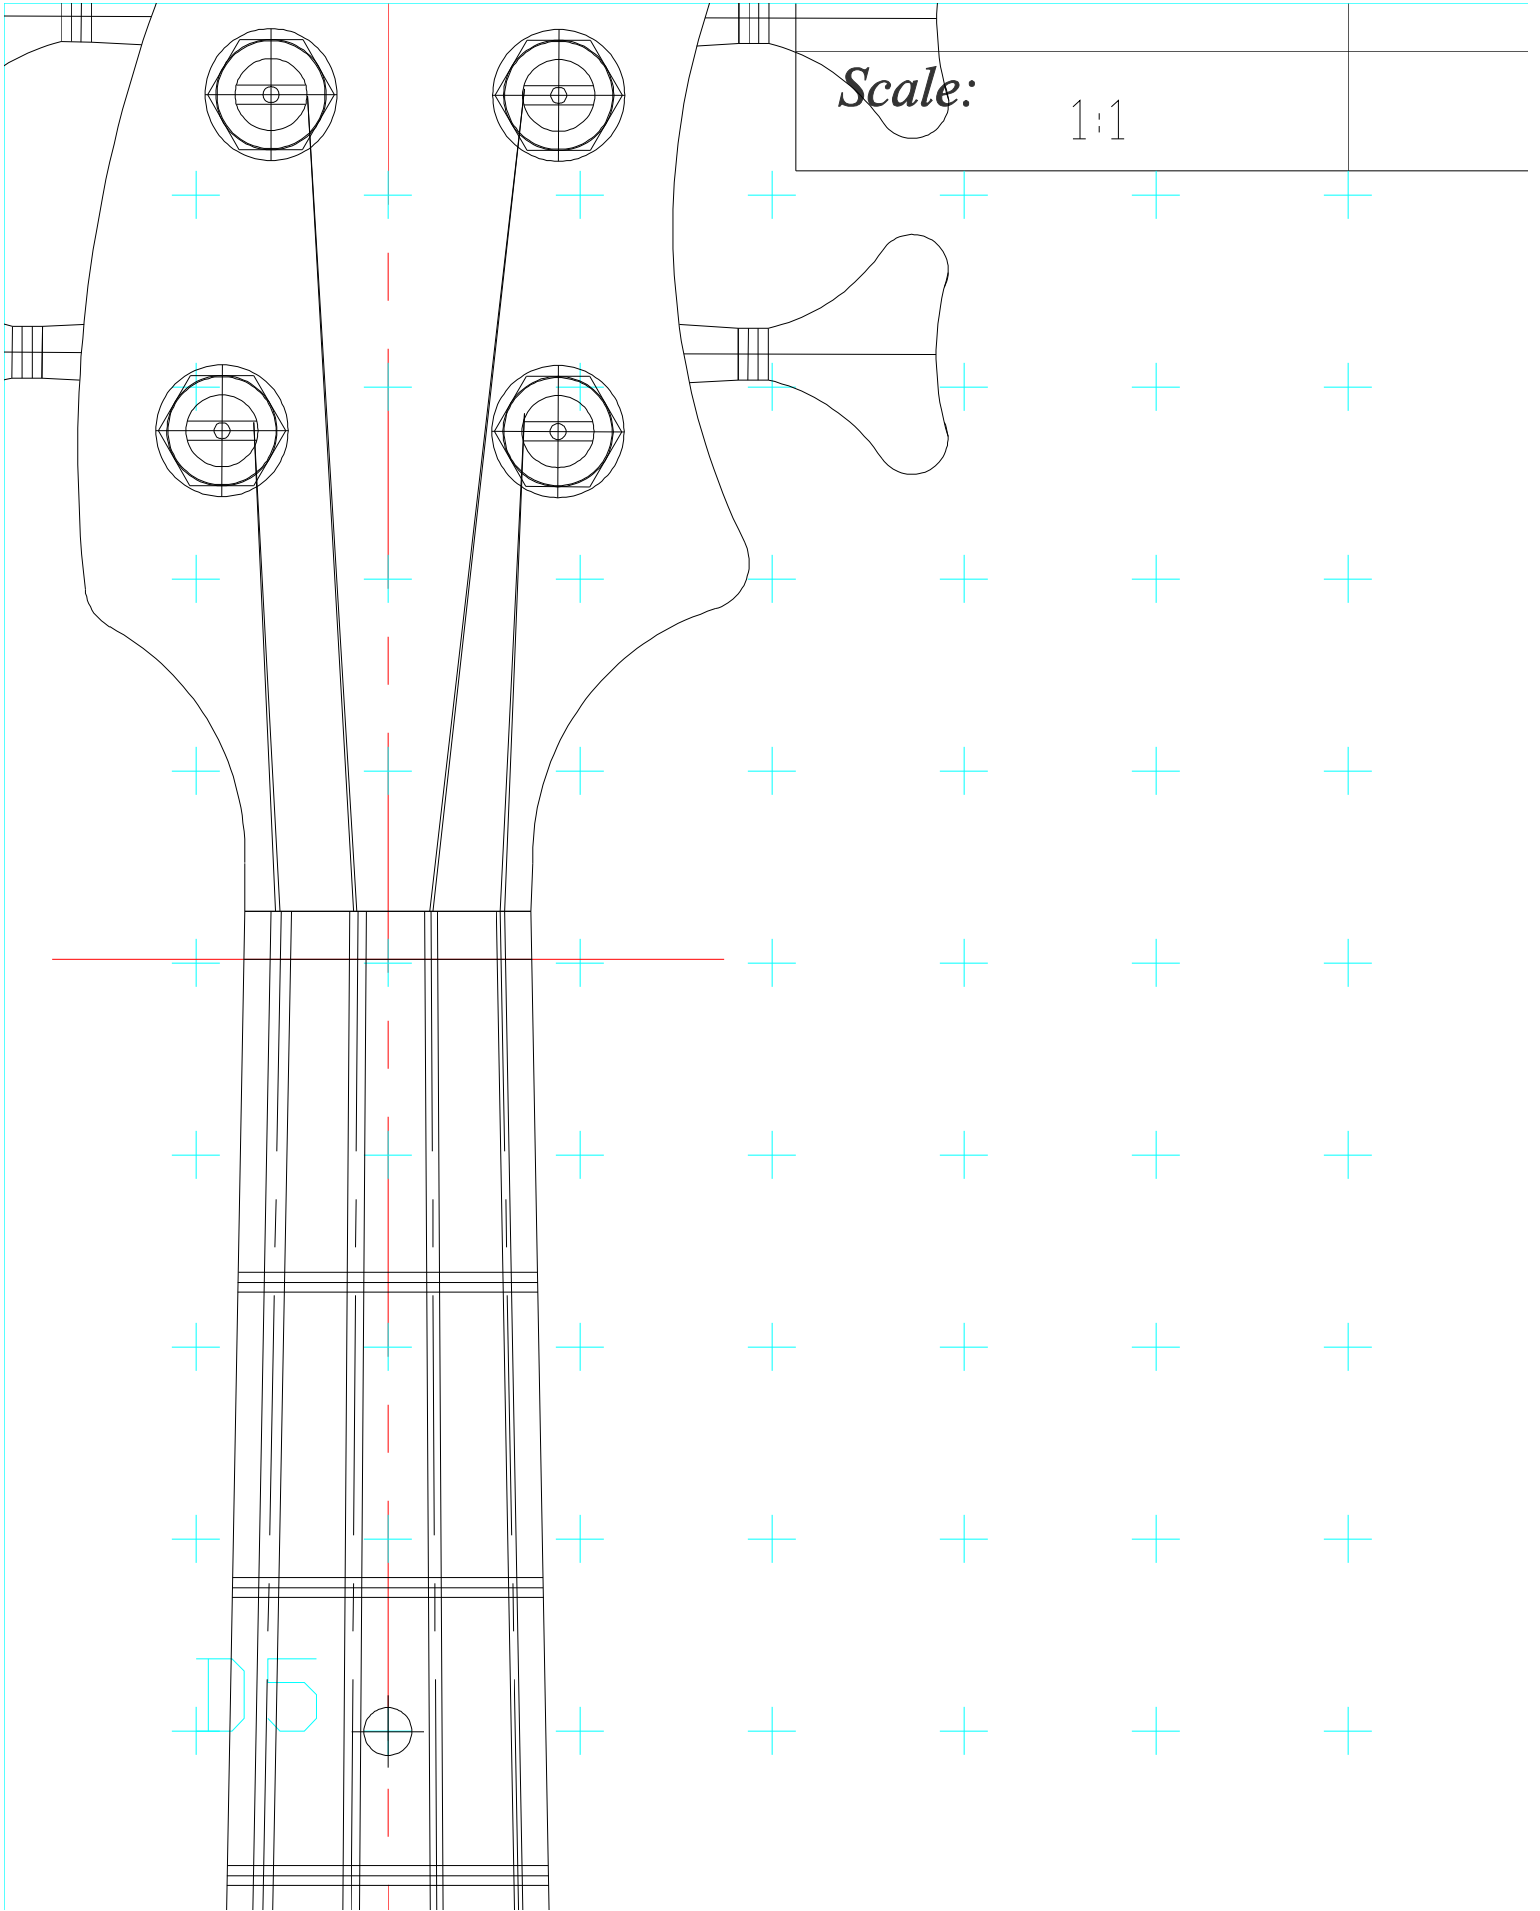

TYPE:
 Mezzaluna Electric Bass Family
 Short Scale - 30" scale

Drawn by: RMM **Date:** 7/26/06

Code Ident No:	Size: 24 x 48	Drawing No:
-----------------------	-------------------------------	--------------------

Scale: 1:1 **Sheet** 1 *of* 1

B4

A grid of 8 columns and 9 rows of light blue plus signs (+) for handwriting practice. The first plus sign in the bottom row is replaced by the text "D 4".

Scale:

1:1

liutaio

Motto

handcrafted stringed instrument

Title:

Mezzaluna E
Short Scale

Drawn by:

RMM

Code Ident No:

Size:

24
x
48

E5

La

struments

rm@LiutaioMottola.com

Electric Bass Family
- 30" scale

Date: 7/26/06

Drawing No: