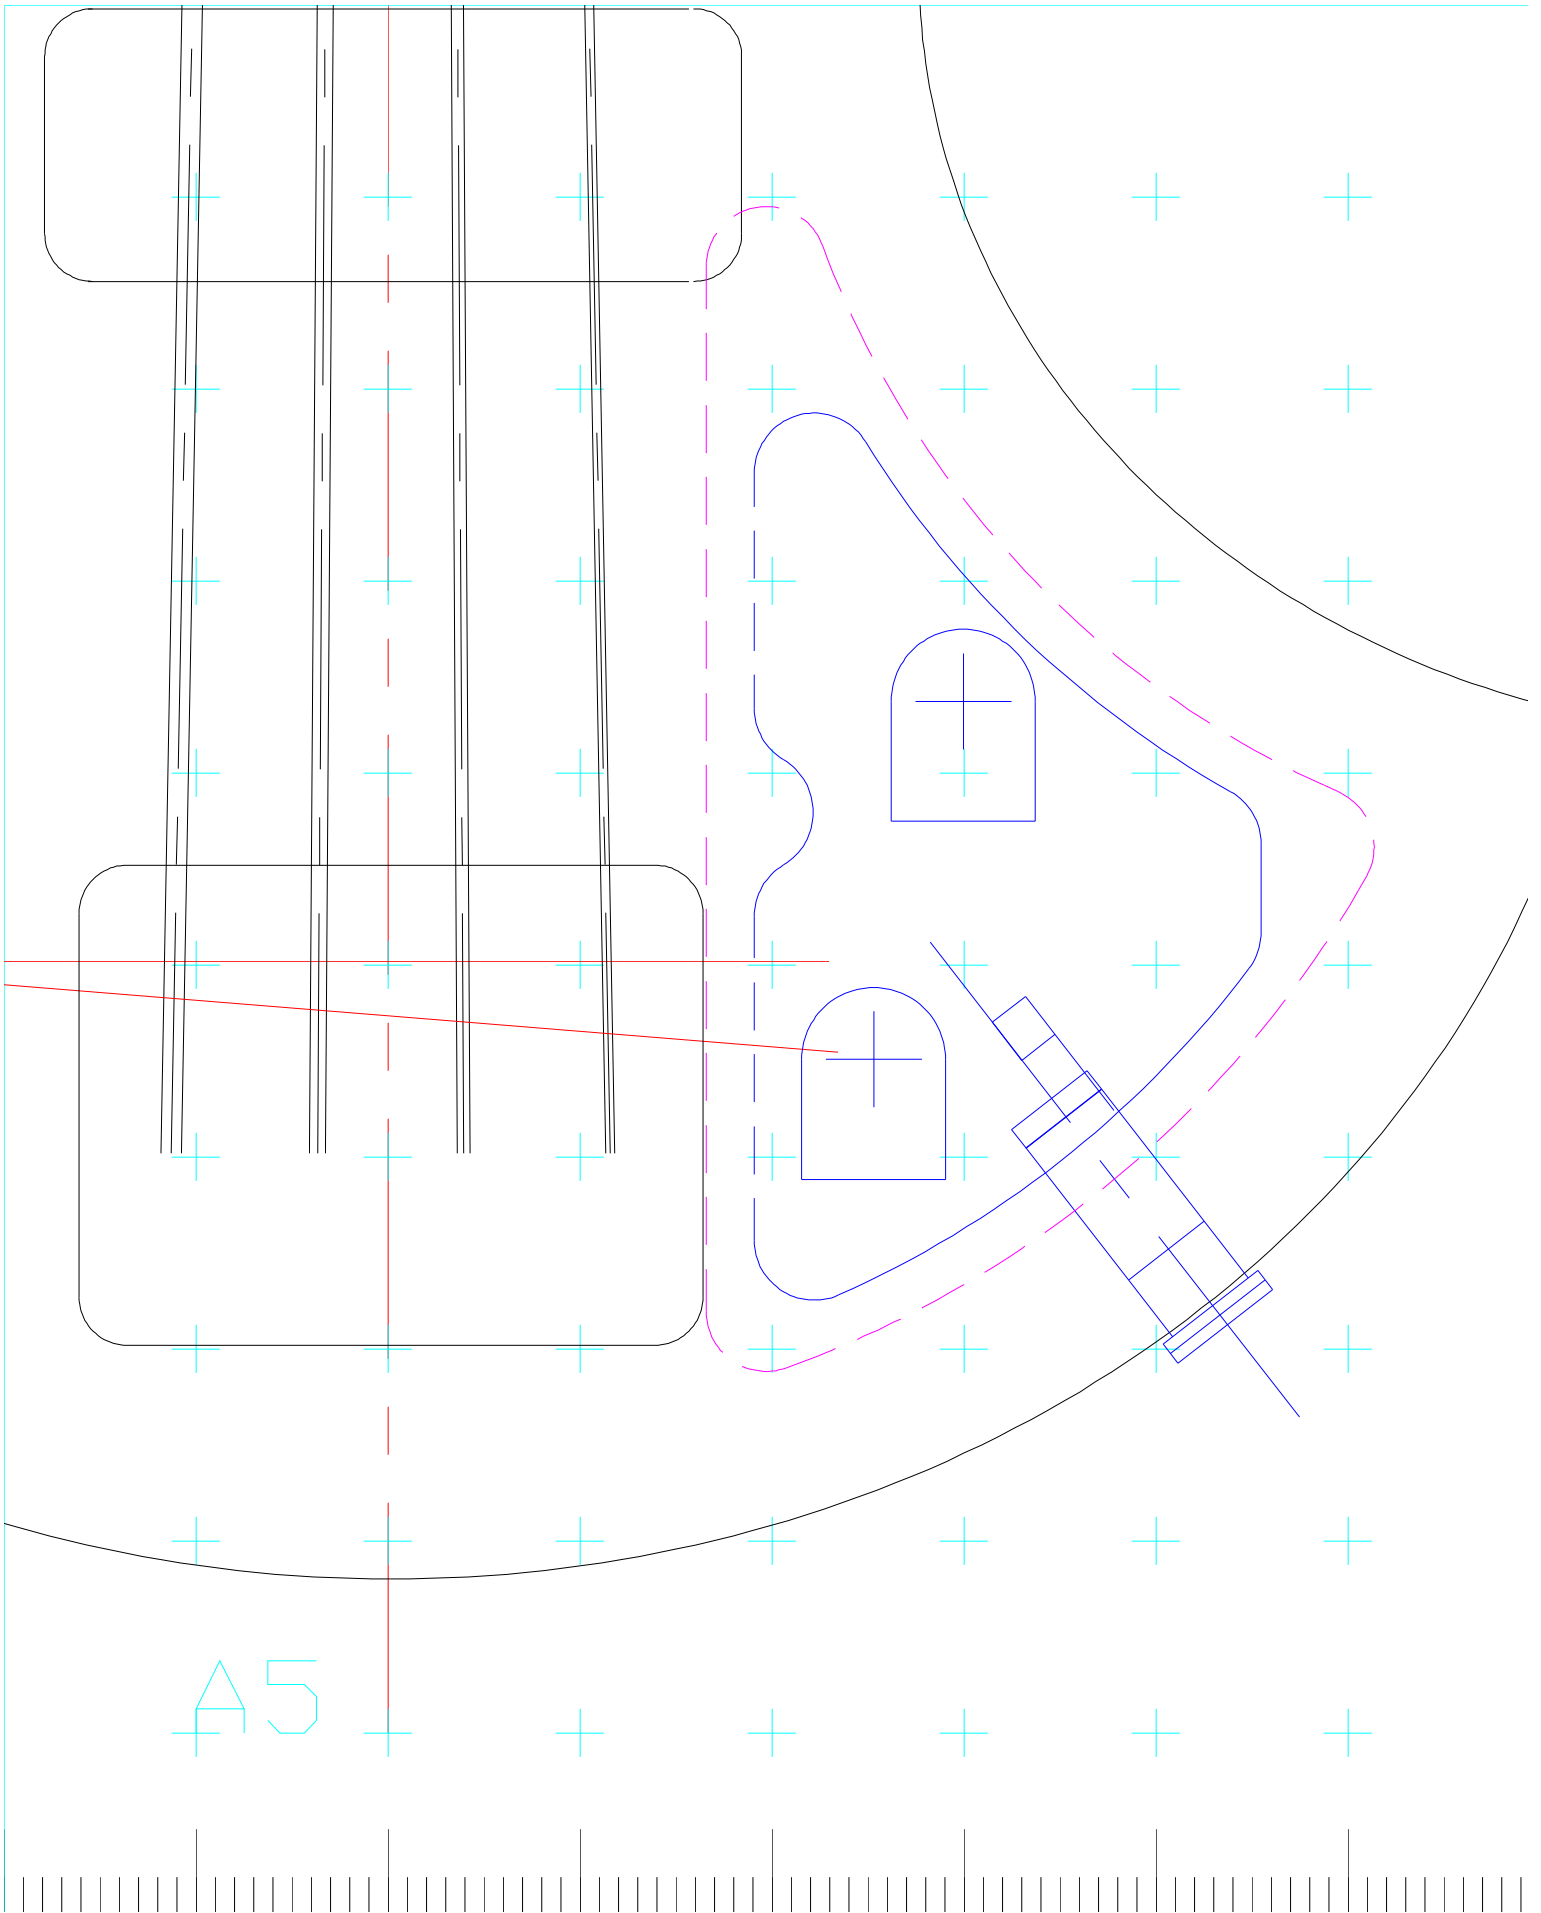

TYPE:
 Mezzaluna Electric Bass Family
 Short Scale - 30" scale

Drawn by: RMM **Date:** 7/26/06

Code Ident No:	Size: 24 x 48	Drawing No:
-----------------------	-------------------------------	--------------------

Scale: 1:1 **Sheet** 1 *of* 1

B4

A grid of 8 columns and 9 rows of light blue plus signs (+) for handwriting practice. The first plus sign in the bottom row is replaced by the text "D 4".

Scale:

1:1

liutaio

Motto

handcrafted stringed instrument

Title:

Mezzaluna E
Short Scale

Drawn by:

RMM

Code Ident No:

Size:

24
x
48

E5

La

struments

rm@LiutaioMottola.com

Electric Bass Family
- 30" scale

Date: 7/26/06

Drawing No: